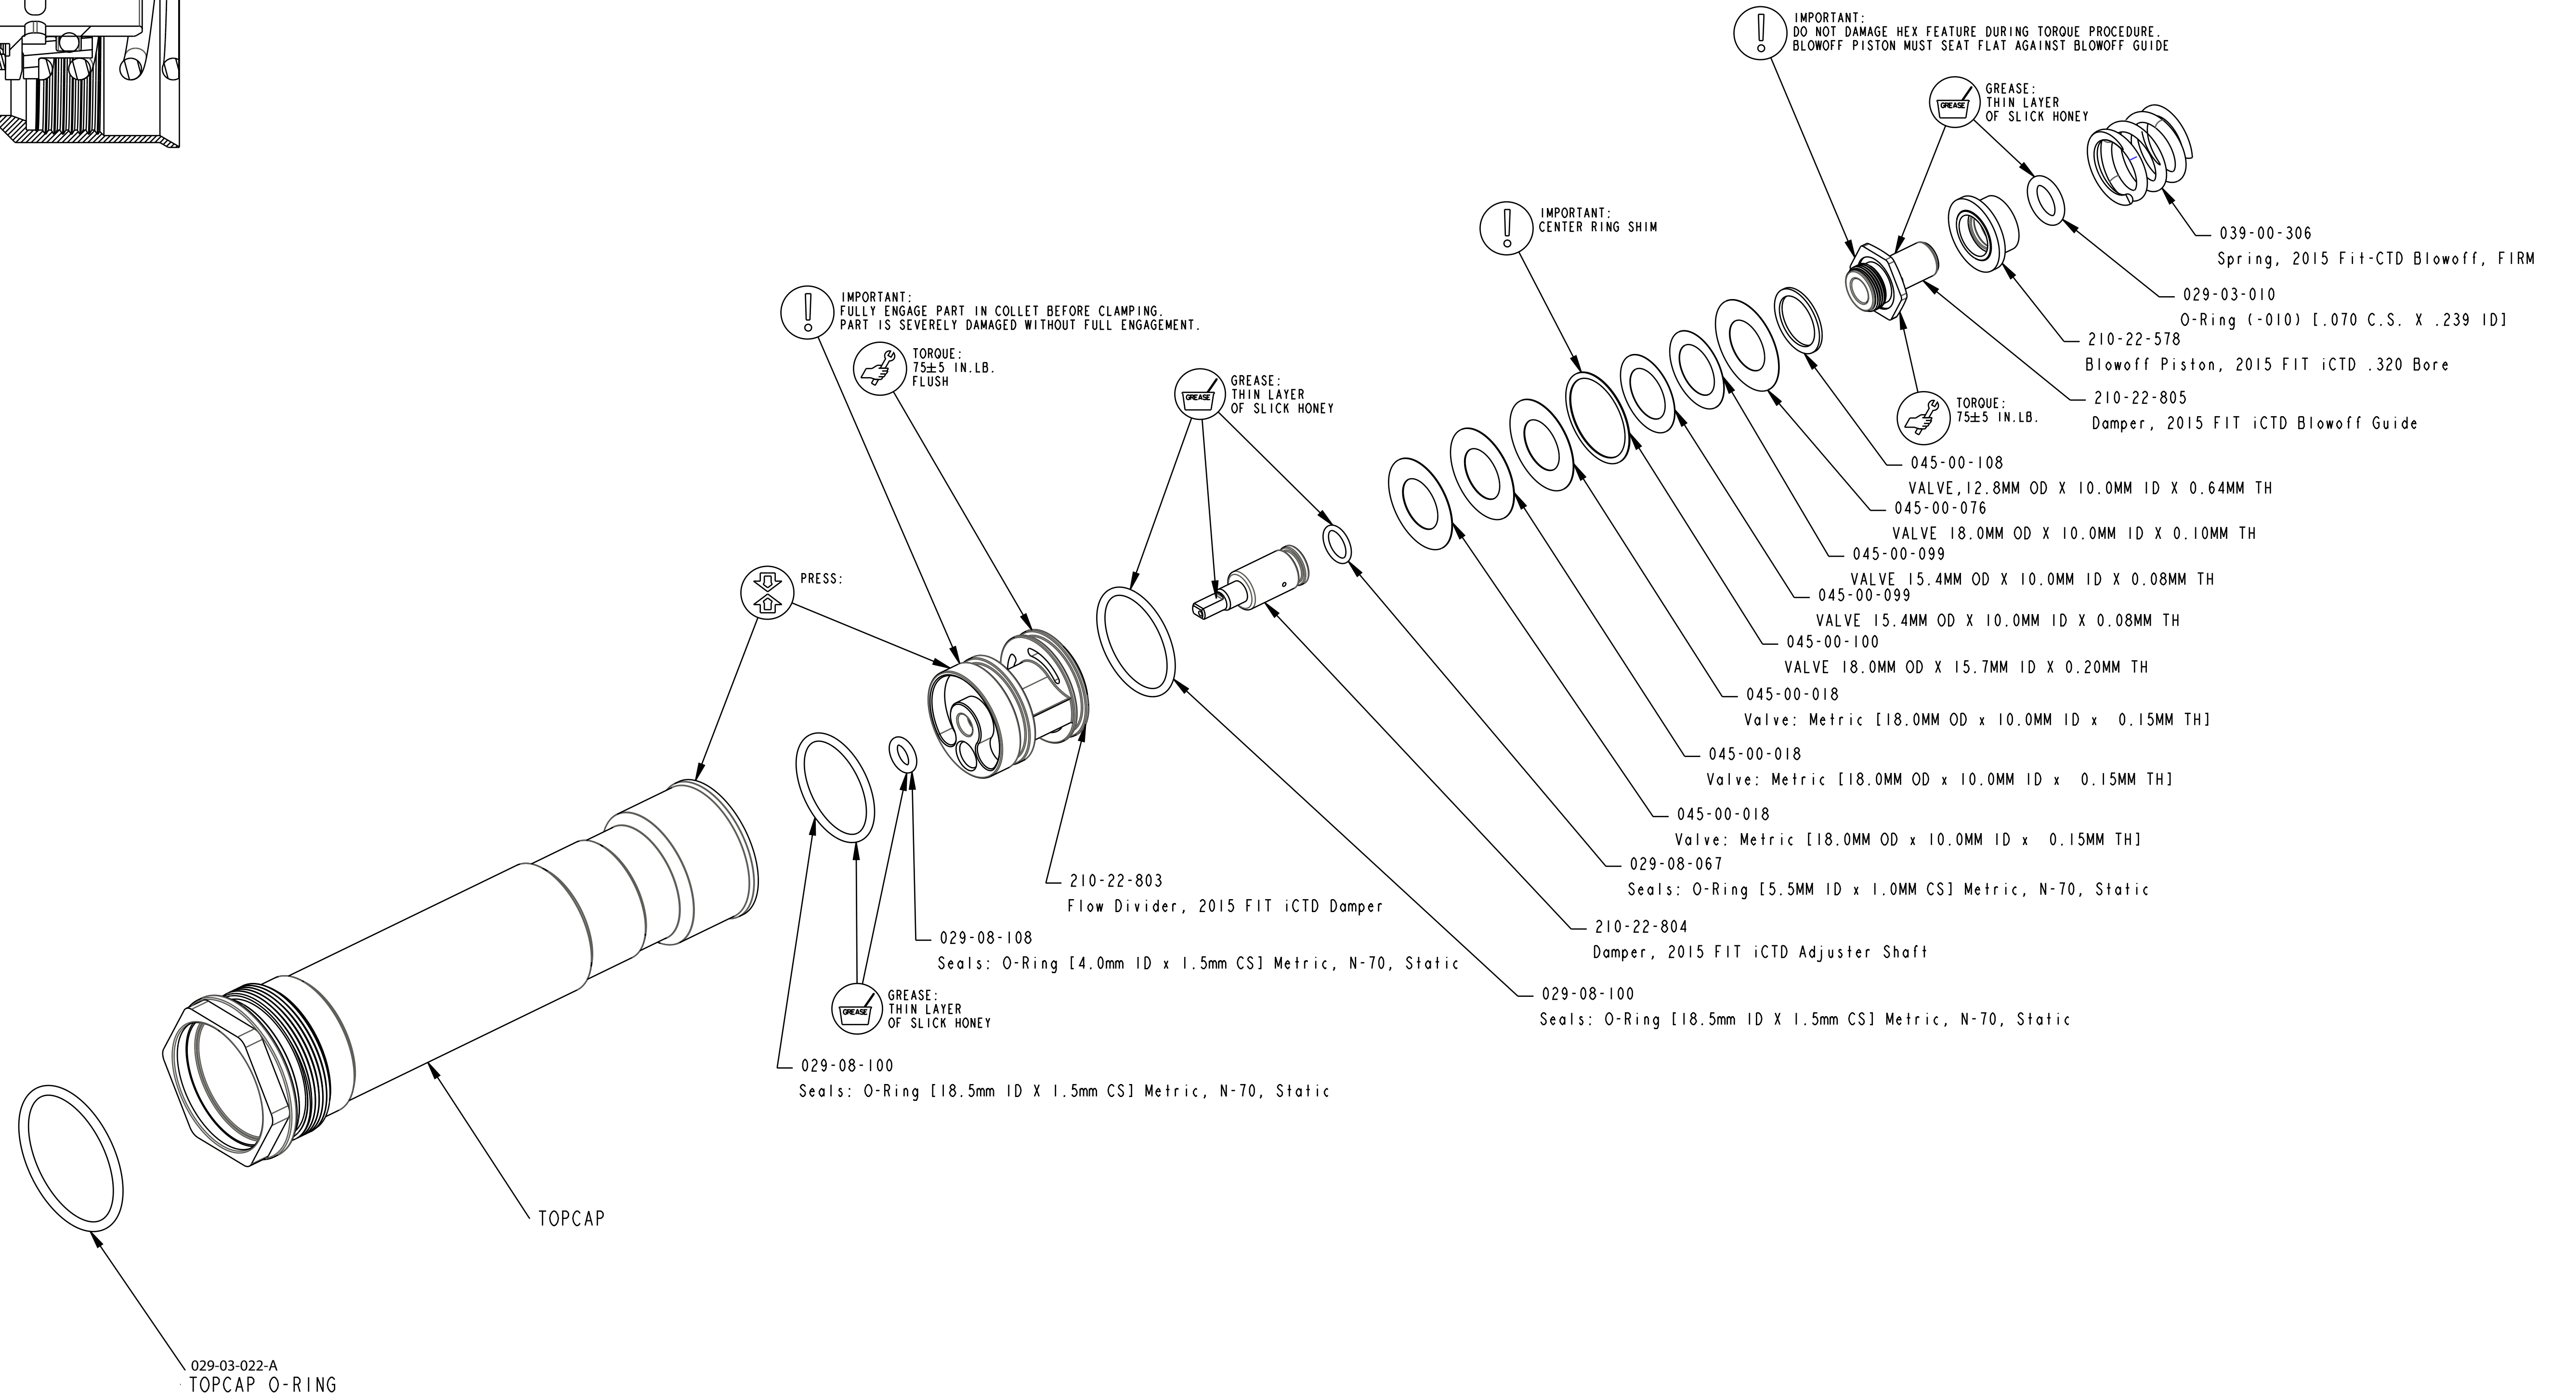

FOX Factory, Inc.
130 Hangar Way, Watsonville, CA 95076 USA
Ph 831-768-1100
Fax 831-768-9312

TITLE
**2015 32 iRD
TOPCAP ASSY**

SIZE DWG. NO.
D |

PLOT SCALE 1.50:1 | SHEET 1 OF 1